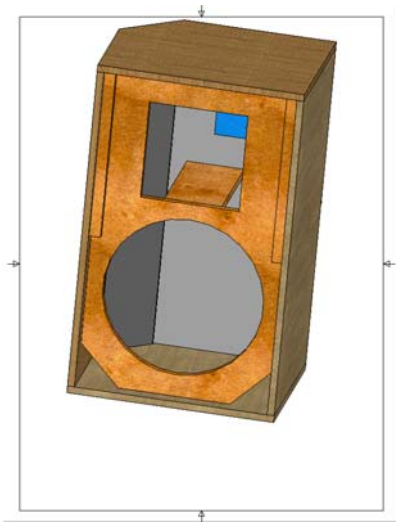

BILL WOODS DESIGNS

Pro Constructor series

Club 15HP High Power

The club 15 is a powerful , portable wide range system with exceptional efficiency and power handling.

Application: P.A. , Dance, Concert
1500 watts, 90 x 75 dispersion. X-over point 900Hz