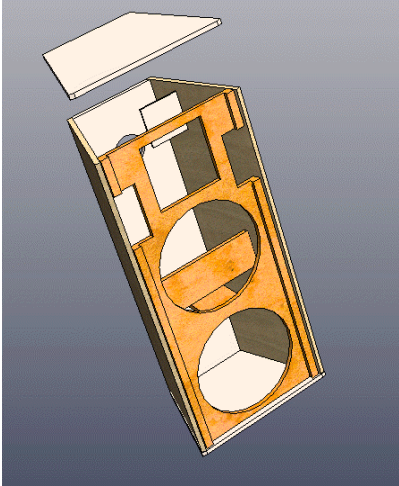

**BILL WOODS DESIGNS**

The club 15 Duo is a powerful , portable wide range system with exceptional power handling 1500watts.  
 Uses are: P.A. , Dance, Install. Concert  
 800 watts, 90 x 40 dispersion. X-over point 900Hz

Drivers: MB 15n 350, HF94 horn, Nd 650 2" HF driver Gross volume 6 cubic feet 169 Liters

ZOOM 20Hz 500Hz apr 13-09 2v out  
4/13/09 2:57:36 PM livingroom